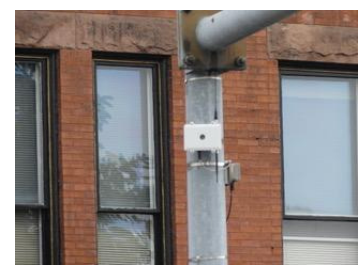

Small, 1" dia. clear, scratch- and abrasion-resistant, fused silica or opt. sapphire window for concealed 5 mega-pixel **Forward Pivot™** true-PTZ color camera.

- Wide range DC power input (12 to 15 VDC) with low voltage shut down
- “Smart” battery monitoring with estimated run time remaining
- Internal battery-free shutdown UPS bridges brief power failures and provides clean shutdowns
- 14+ days 24/7 run time on ext., 12V 120AH LiFe-PO4 lithium battery (not incl.), longer with *Modem Idle Scheduling* (modem active on a schedule)
- Timestamps on 1920x1080 video as soft subtitles
- Industrial grade 4GLTE cell modem (svc. not incl.)
- Totally sealed avoids ingress of dust & moisture
- Uses Cloud-based **Portal** for software updates, power management, status reports, APPS...
- Very easy to use, one-page quick-start guide
- Custom built and fully configured, ready to use
- Ideal for smaller towns, no IT setup required